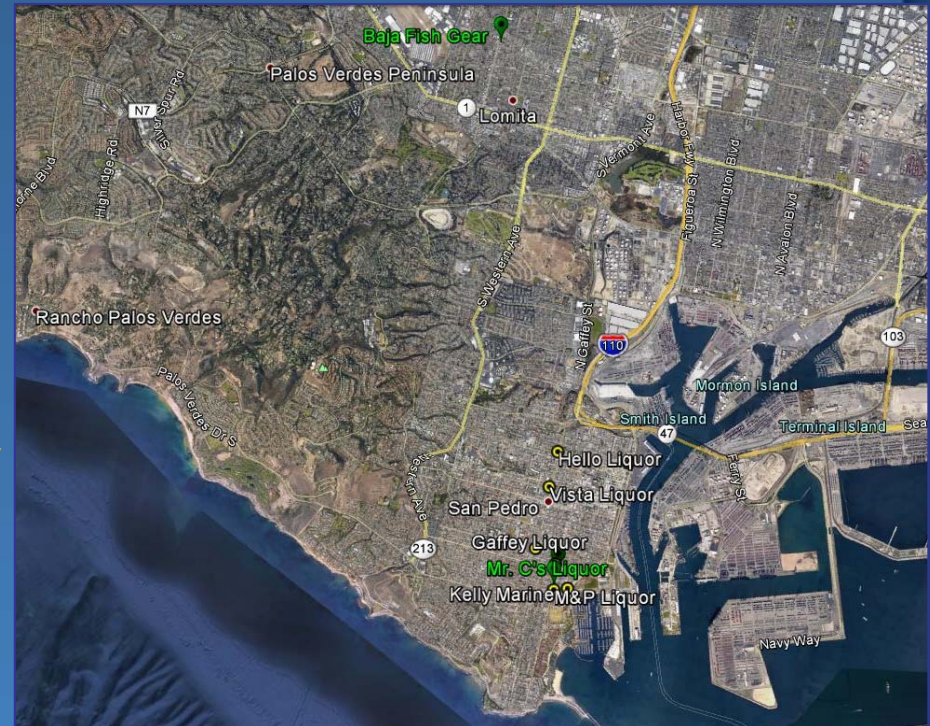

- **Bay Market:**
50 E, 50 S, 50 C, 50 V
- **Del Rey Landing:**
50 E, 50 S, 50 C, 50 V
- **West Marine (1):**
20 E, 20 S, 10 C, 10 V
- **Scubahaus:** *closed*
- **Big 5 Sporting Goods:**
50 E, 50 S, 50 C, 50 V
- **Adventure 16:**
20 E, 20 S, 20 C

Bait Shop Outreach

English tip cards = E
Spanish tip cards = S
Chinese tip cards = C
Vietnamese tip cards = V

Group 2: Hawthorne, Manhattan Beach, Hermosa Beach, Redondo Beach

- **Best Bait and Tackle:** *stocked from previous visits*
- **Manhattan Grocery:** 20 E
- **Manhattan Mart:** *stocked from previous visits*
- **Redondo Food Mart:** 15 E, 15 S, 10 C, 10 V
- **Liquor Depot:** 15 E
- **West Marine (2):** *stocked from previous visits*
- **Catalina Liquor & Deli:** 25 E, 25 S, 10 C, 10 V
- **Tackle Junkies (NEW):**
- **Dawn to Dusk Liquor:** *stocked from previous visits*

Bait Shop Outreach

English tip cards = E
Spanish tip cards = S
Chinese tip cards = C
Vietnamese tip cards = V

Group 3: San Pedro

- Stanley's Liquor Jr. Market: 20 E, 20 S, 5 C, 5 V
- Gaffey Liquor: 15 E, 15 S
- Hello Liquor: 25 E, 20 S, 5 C, 5 V
- Kelly Marine: 20 E, 20 S, 5 C, 5 V
- M&P Liquor: 15 E, 10 V
- West Marine (3): 25 E, 25 S, 15 C, 15 V
- Pacific Wilderness: 20 E, 20 S, 10 C, 10 V
- Mr. C's Liquor: *stocked from previous visits*
- Family Deli and Grocery (NEW):
- Baja Fish Gear: *stocked from previous visits*

Bait Shop Outreach

English tip cards = E
Spanish tip cards = S
Chinese tip cards = C
Vietnamese tip cards = V

Group 4: Long Beach, Seal Beach

- Rosa's Liquor Market: 20 E, 20 S
- 7 Eleven (Ocean Blvd):
25 E, 25 S, 5 V
- West Beach Liquor (NEW): 25 E, 25 S
- Magnolia Liquor Jr. Market: 20 E, 20 S
- West Marine (4): 25 E, 25 S
- Big Fish Bait & Tackle: 25 V
- ABC Fine Wine: *stocked from previous visits*
- Jimmy Caivo Bait & Tackle: 25 E, 25 S, 25 V
- Seal Beach Liquor Store: 25 E, 25 S, 25 V